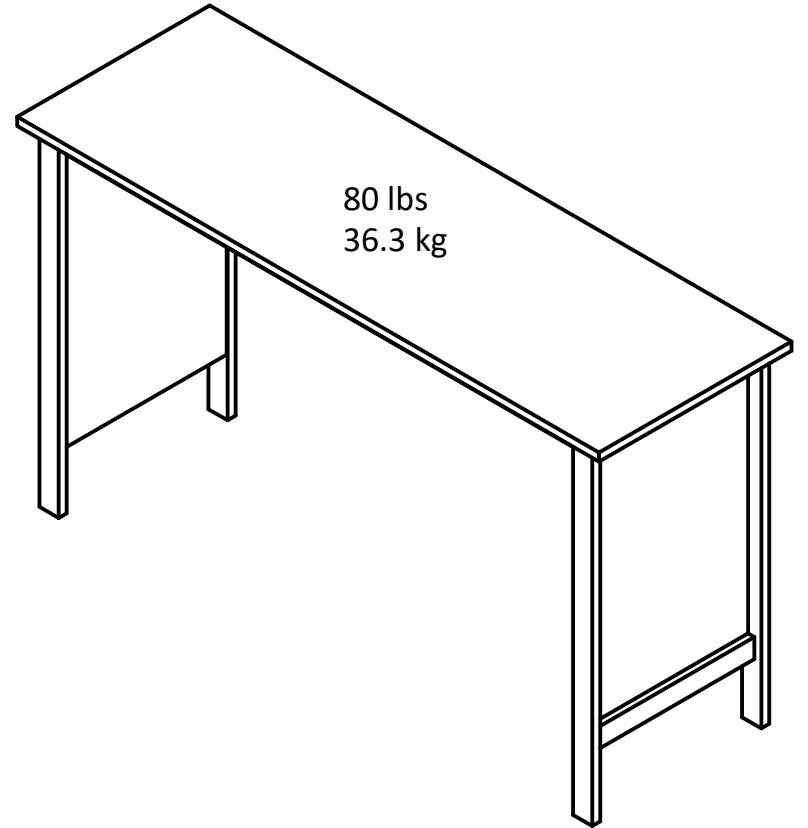

7964

Wood Breakdown: 95%

Overall Product Size:
71.41"W x 23.62"D x 41.06"H
181.4cm W x 60.0cm D x 104.3cm H

Maximum Weight Capacities
Unit Weight: 89 lbs. (40.4 kg)