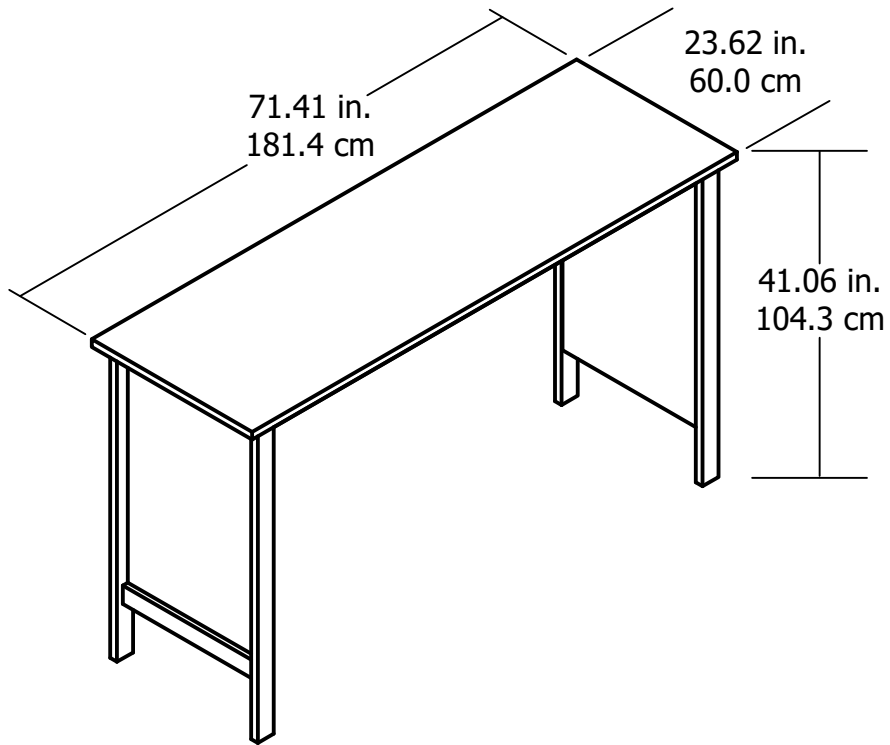

7964

Wood Breakdown: 95%

Overall Product Size:
71.41"W x 23.62"D x 41.06"H
181.4cm W x 60.0cm D x 104.3cm H

Maximum Weight Capacities
Unit Weight: 89 lbs. (40.4 kg)